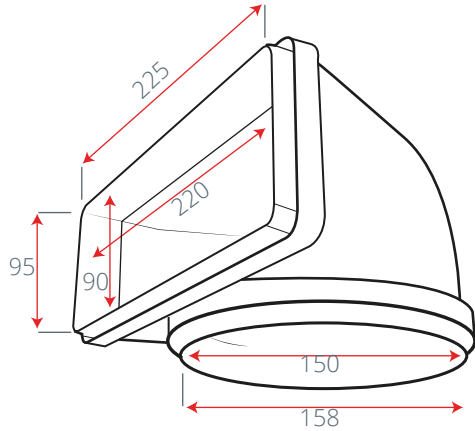

LUXAIRTM
EXTRACTION WITH ATTRACTION

LA-130x70-Tolvi External Motor

6" - 220 x 90 Ducting

Wall Mounted External Motor

Pitched Roof External Motor

Flat Roof External Motor