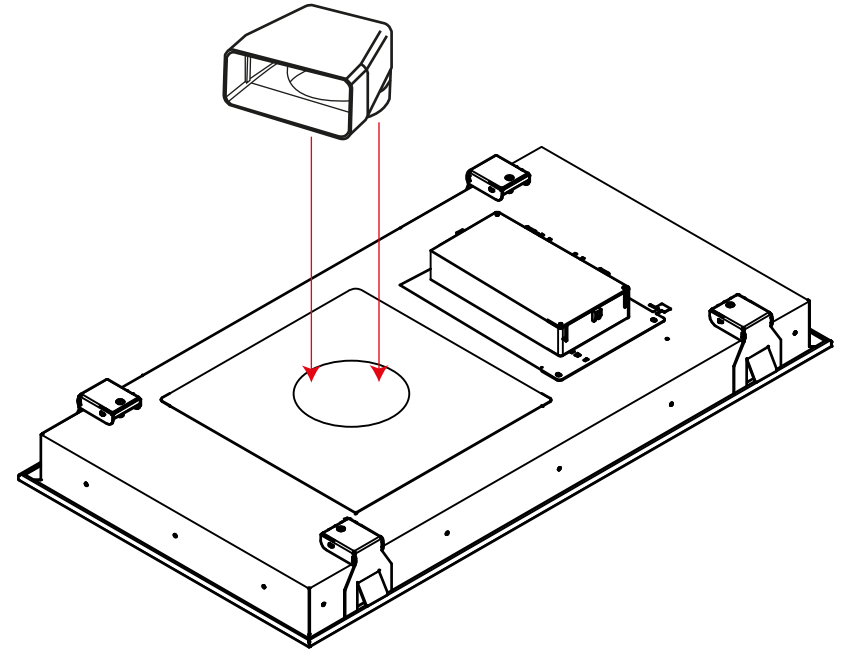

LUXAIRTM
EXTRACTION WITH ATTRACTION

LA-130x70-Tolvi External Motor

6" - 220 x 90 Ducting

Wall Mounted External Motor

Pitched Roof External Motor

Flat Roof External Motor