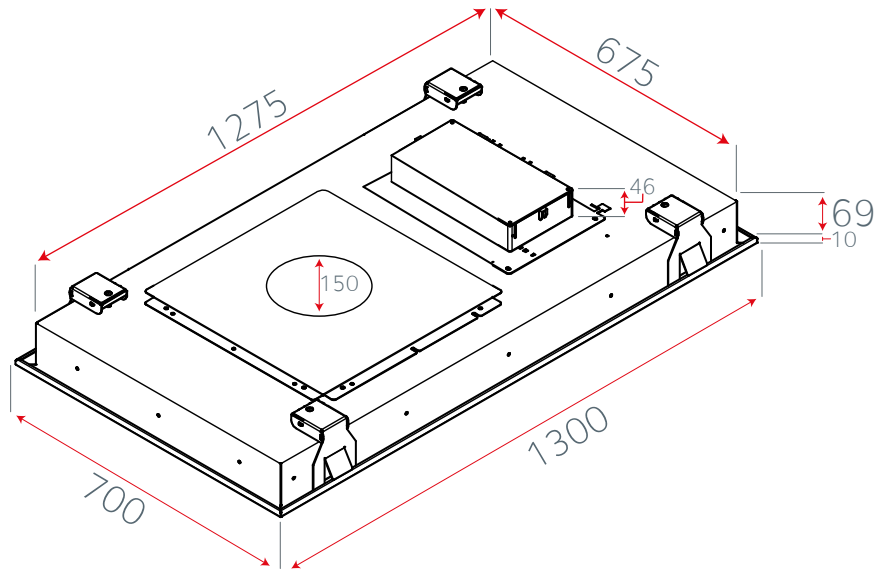

LUXAIRTM
EXTRACTION WITH ATTRACTION

LA-130x70-Tolvi External Motor

6" - 220 x 90 Ducting

Wall Mounted External Motor

Pitched Roof External Motor

Flat Roof External Motor