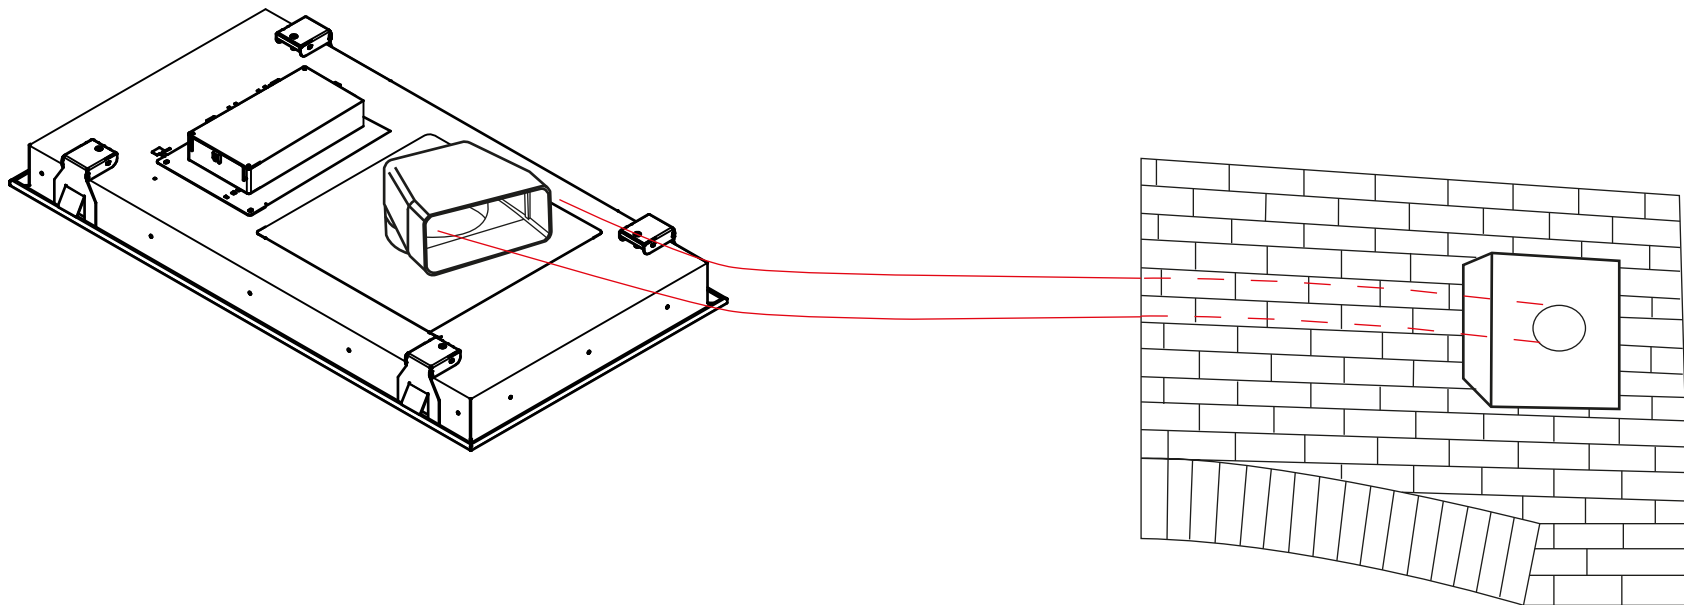

LUXAIRTM
EXTRACTION WITH ATTRACTION

LA-130x70-Tolvi External Motor

6" - 220 x 90 Ducting

Wall Mounted External Motor

Pitched Roof External Motor

Flat Roof External Motor