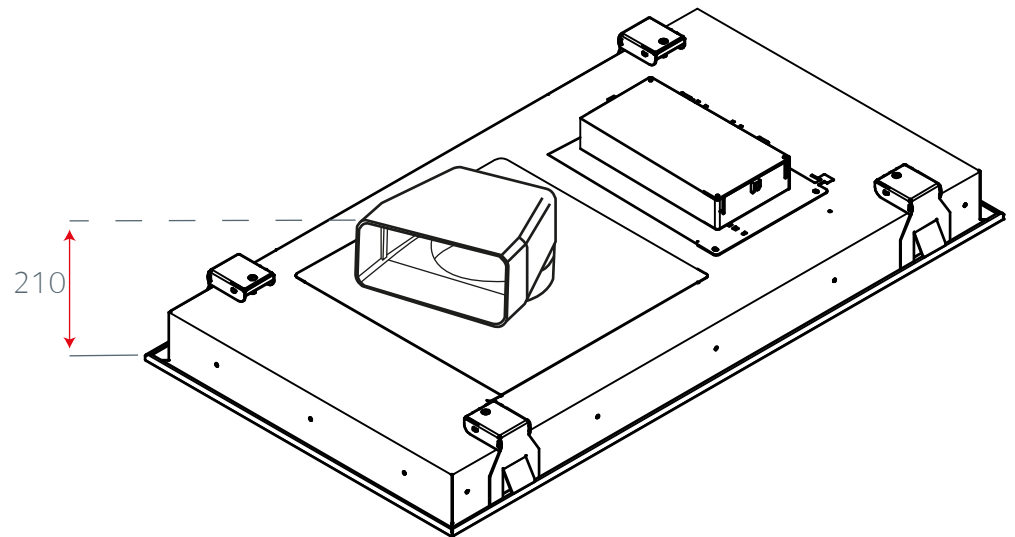

LUXAIRTM
EXTRACTION WITH ATTRACTION

LA-130x70-Tolvi External Motor

6" - 220 x 90 Ducting

Wall Mounted External Motor

Pitched Roof External Motor

Flat Roof External Motor